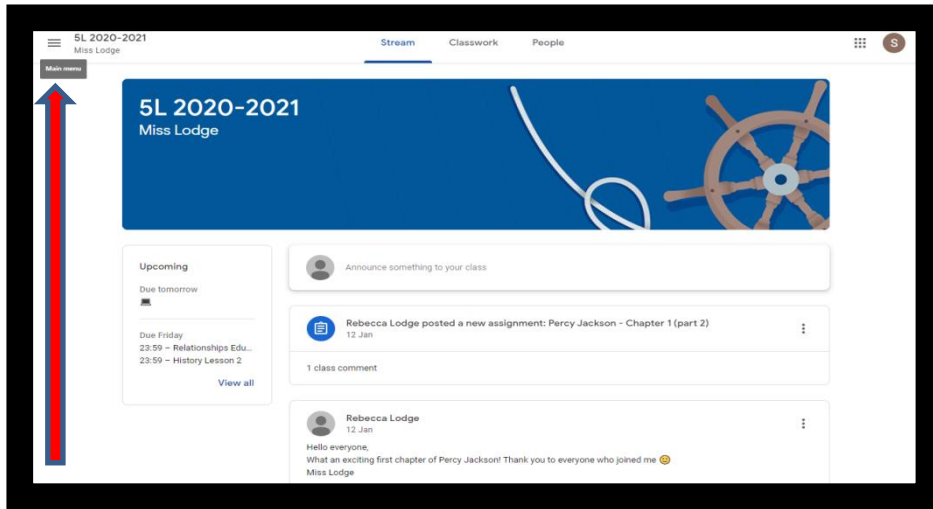

# Adding another classroom to Google Classroom

1. If you are in Google Classroom already and the screen looks like this (but for your child's class):

2. Then click on the menu button (which the red arrow is pointing to) and then classes to get to here :

3. In the top right you will see a small + sign. Click this:

4. Put in the class code for The Nest: lkccer5 and then 'Join' (which is in the top right)