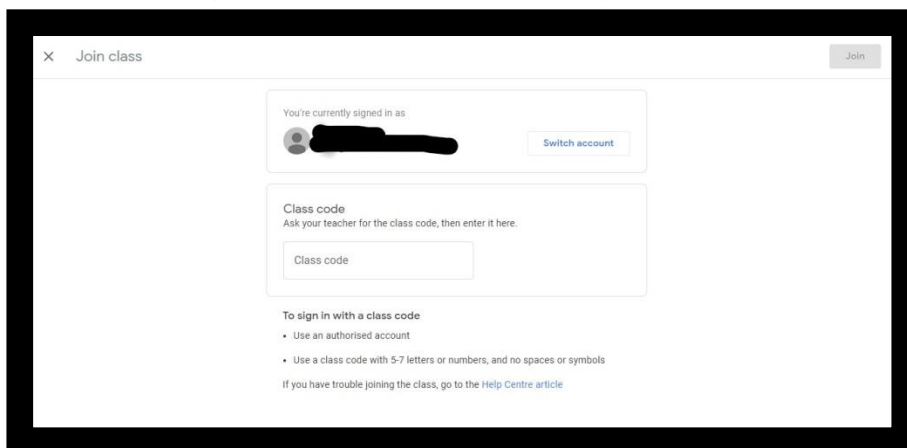

# Adding another classroom to Google Classroom

1. If you are in Google Classroom already and the screen looks like this (but for your child's class):

2. Then click on the menu button (which the red arrow is pointing to) and then classes to get to here :

3. In the top right you will see a small + sign. Click this:

4. Put in the class code for The Nest: lkccer5 and then 'Join' (which is in the top right)